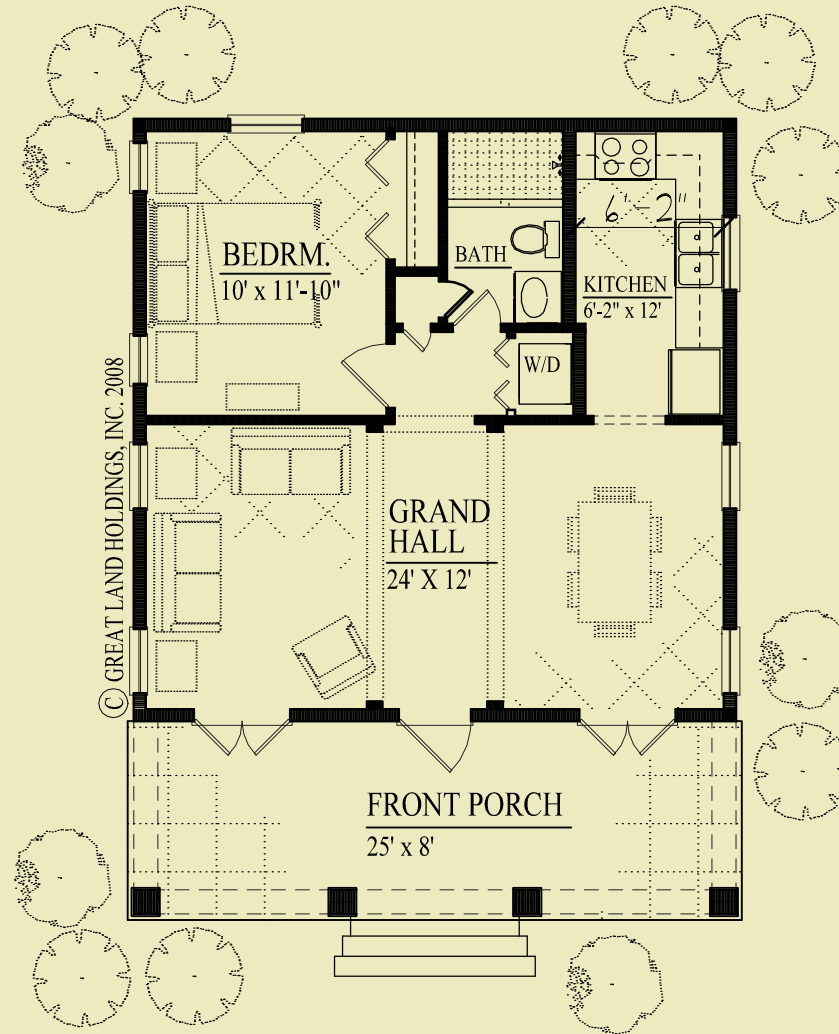

## Home Features

Simple elegance was the inspiration for this attractive cottage. A full façade front porch gives it excellent curb appeal and a shady place to lounge. An efficient kitchen is near the dining room and provides the perfect place to prepare for casual gatherings in the living /dining room and porch. The master bedroom is nestled in a quiet corner of the cottage for serenity.

# The Sanderling

1 Bedroom, 1 Bath  
 Indoor Area 625  
 Outdoor Area 153  
 Total Area 778

(313) 454-3113  
 orchidbaybelize.com

Elevations, floor plans and prices are subject to change. Construction may vary. Please consult working drawings for actual dimensions and specifications. The plan and all derivatives thereof are copyrighted by Great Land Holdings and may not be reproduced without written permission.