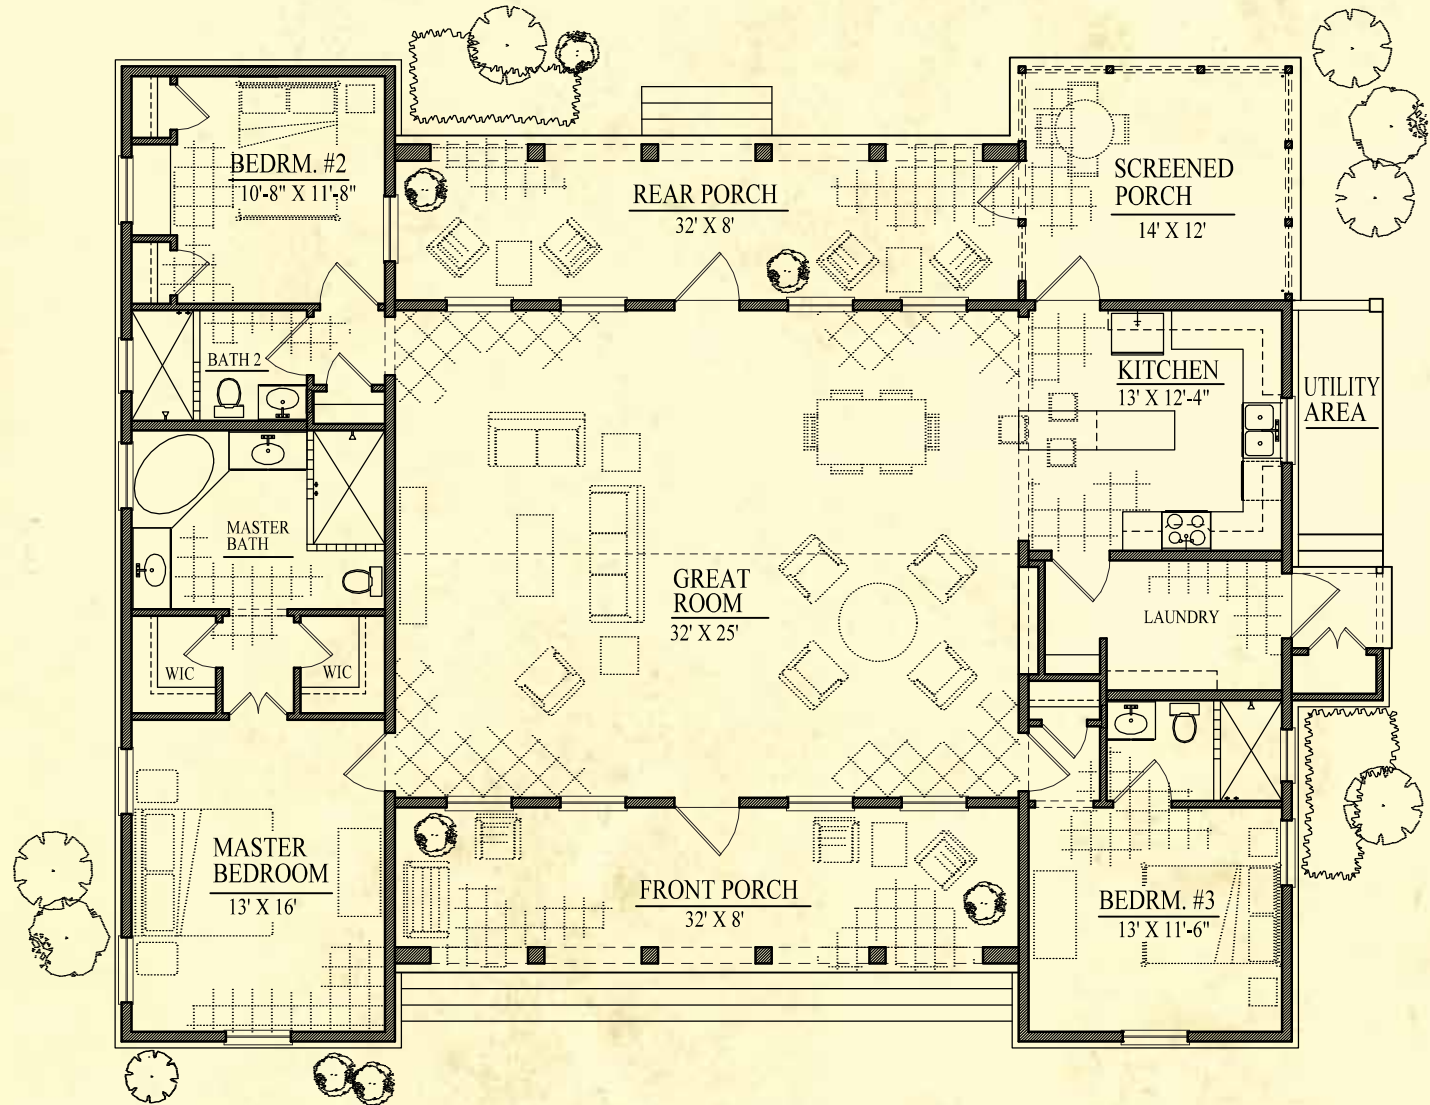

Home Features

An air of comfortable elegance flows through this spacious home as tropical breezes waft through the central living space. Abundant doors and windows offer maximum ventilation and unobstructed views of the natural surroundings. With an expansive kitchen and lavish bedrooms this home combines contemporary design with a classical nature.

The Shearwater

3 Bedrooms, 3 Baths
 Indoor Area 2,064
 Outdoor Area 680
Total Area 2,744 sq. ft.

Elevations, floor plans and prices are subject to change. Construction may vary. Please consult working drawings for actual dimensions and specifications. The plan and all derivatives thereof are copyrighted by Great Land Holdings and may not be reproduced without written permission.