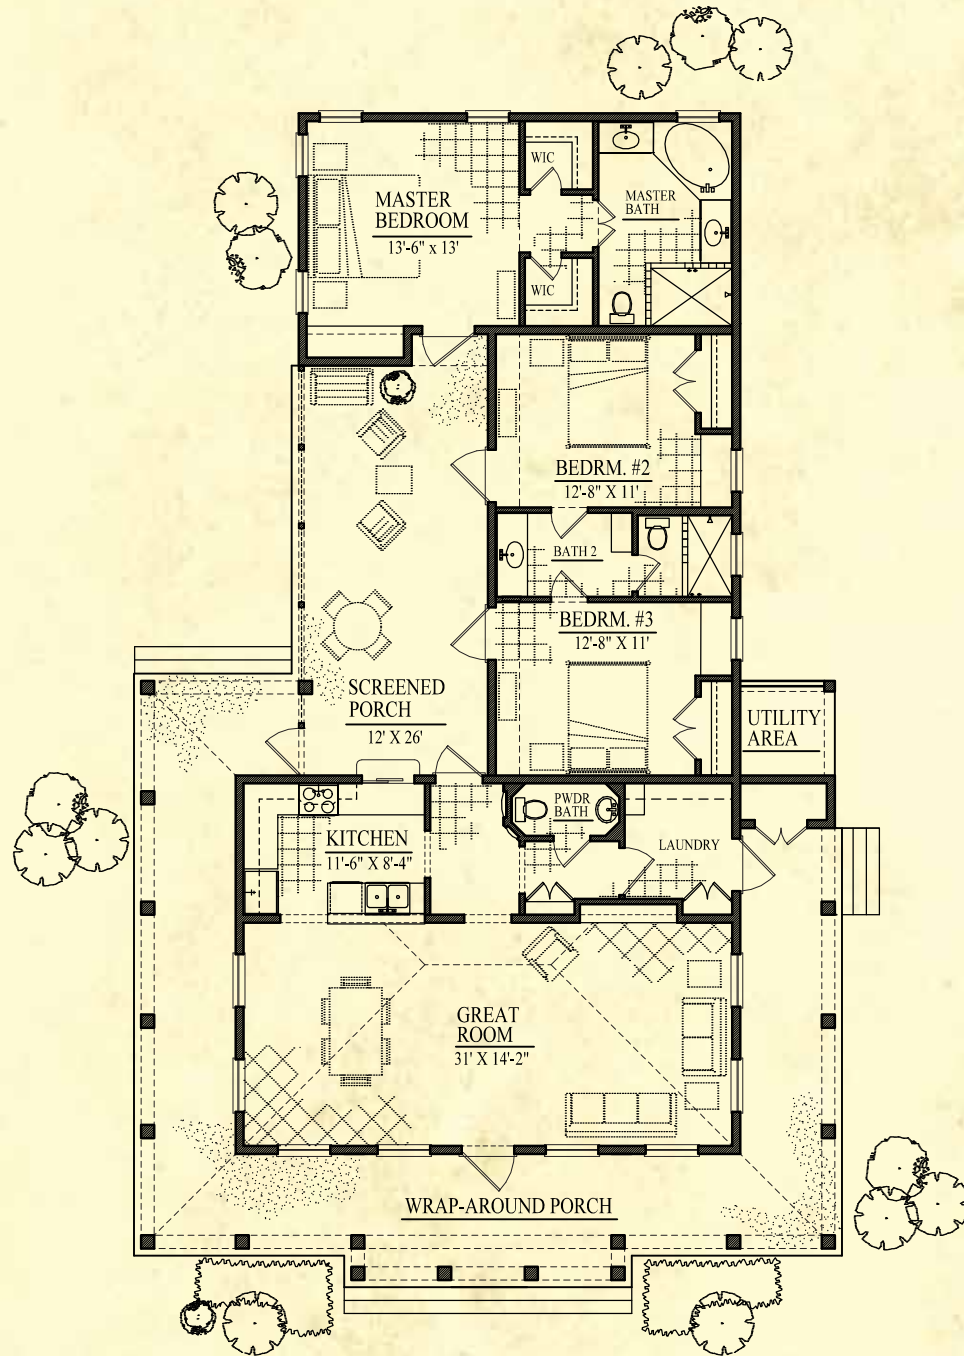

The Kiskadee

3 Bedrooms, 2.5 Baths

Indoor Area 1,623

Outdoor Area 948

Total Area 2,571 sq. ft.

Elevations, floor plans and prices are subject to change. Construction may vary. Please consult working drawings for actual dimensions and specifications. The plan and all derivatives thereof are copyrighted by Great Land Holdings and may not be reproduced without written permission.

Home Features

With irresistible charm and poise this home welcomes you and your guests. Hospitality in front and privacy in back is the nature of this design. A large porch, a grand living/dining room and an ample kitchen greet everyone as they enter the home. The tropical breezes carry through to the large screened porch that separates the front of the house from the bedrooms and the master suite that offer a quiet escape. Consider adding a pool or courtyard to further expand your outdoor living space.