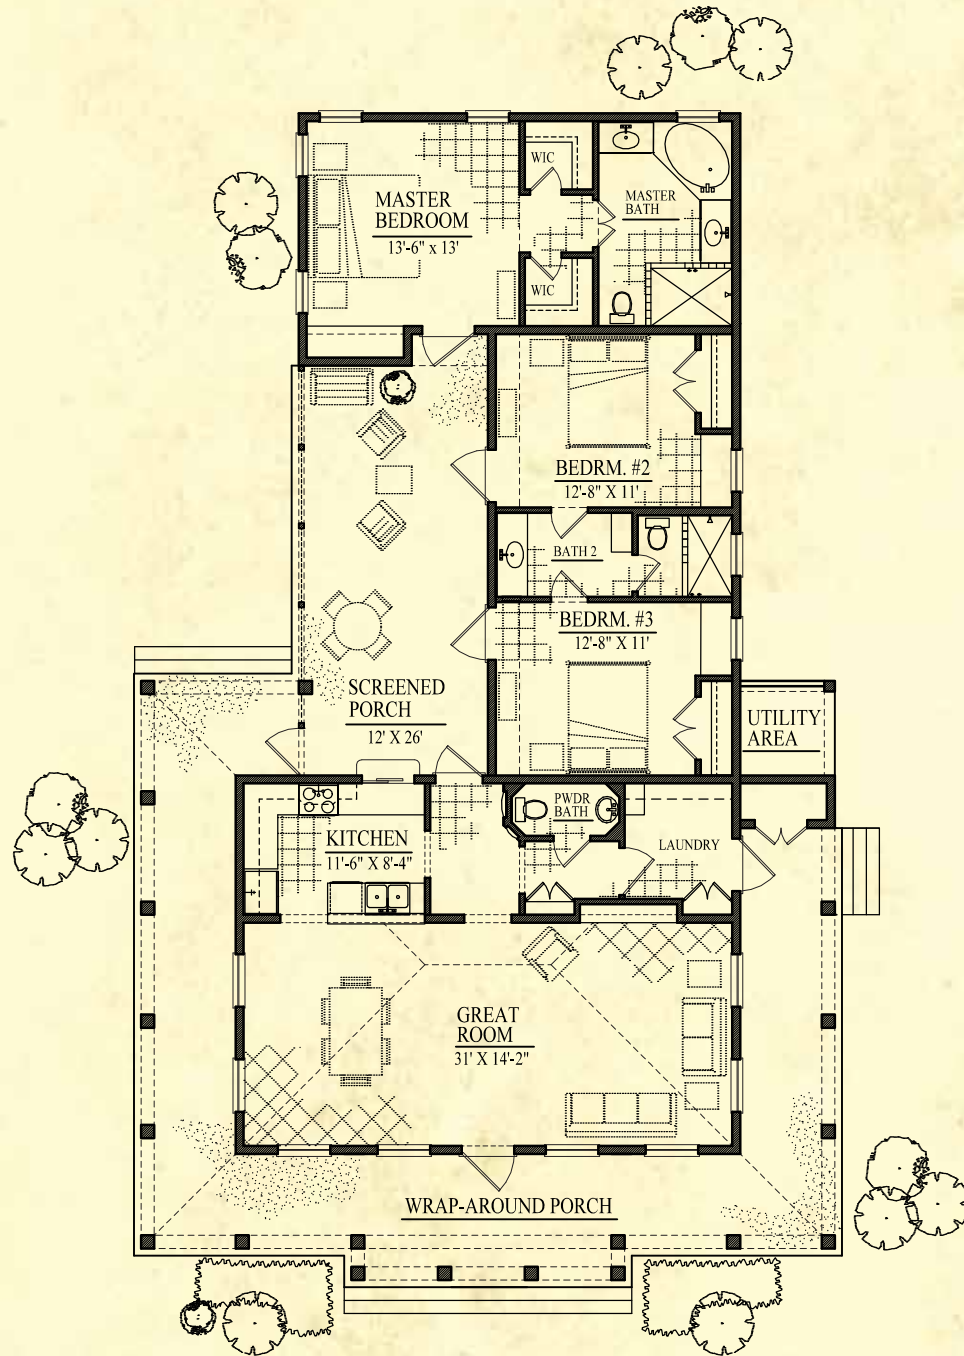

Home Features

With irresistible charm and poise this home welcomes you and your guests. Hospitality in front and privacy in back is the nature of this design. A large porch, a grand living/dining room and an ample kitchen greet everyone as they enter the home. The tropical breezes carry through to the large screened porch that separates the front of the house from the bedrooms and the master suite that offer a quiet escape. Consider adding a pool or courtyard to further expand your outdoor living space.

The Kiskadee

3 Bedrooms, 2.5 Baths

Indoor Area 1,623

Outdoor Area 948

Total Area 2,571 sq. ft.

Elevations, floor plans and prices are subject to change. Construction may vary. Please consult working drawings for actual dimensions and specifications. The plan and all derivatives thereof are copyrighted by Great Land Holdings and may not be reproduced without written permission.