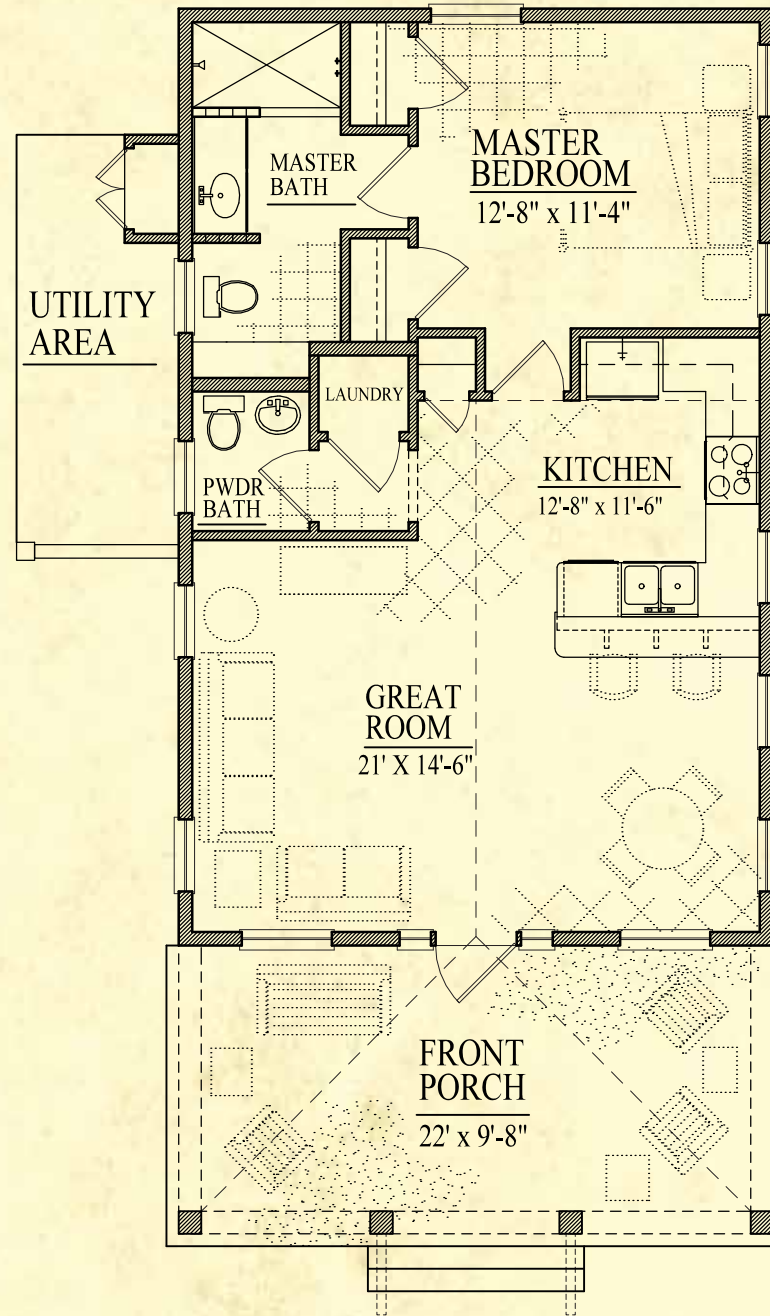

The Whimbrel

1 Bedroom, 1.5 Baths

Indoor Area 763

Outdoor Area 225

Total Area 988 sq. ft.

Elevations, floor plans and prices are subject to change. Construction may vary. Please consult working drawings for actual dimensions and specifications. The plan and all derivatives thereof are copyrighted by Great Land Holdings and may not be reproduced without written permission.

Home Features

The charm of this cottage is in its pure architectural symmetry which has been influenced by seaside cottages from the past. A timeless beauty has been created that nestles into its environment with a handsome front porch and small footprint. Relaxing and inviting it offers a well-appointed kitchen and magnificent master suite.

The Whimbrel

1 Bedroom, 1.5 Baths
Indoor Area 763
Outdoor Area 235
Total Area 998 sq. ft.

Elevations, floor plans and prices are subject to change. Construction may vary. Please consult working drawings for actual dimensions and specifications. The plan and all derivatives thereof are copyrighted by Great Land Holdings and may not be reproduced without written permission.